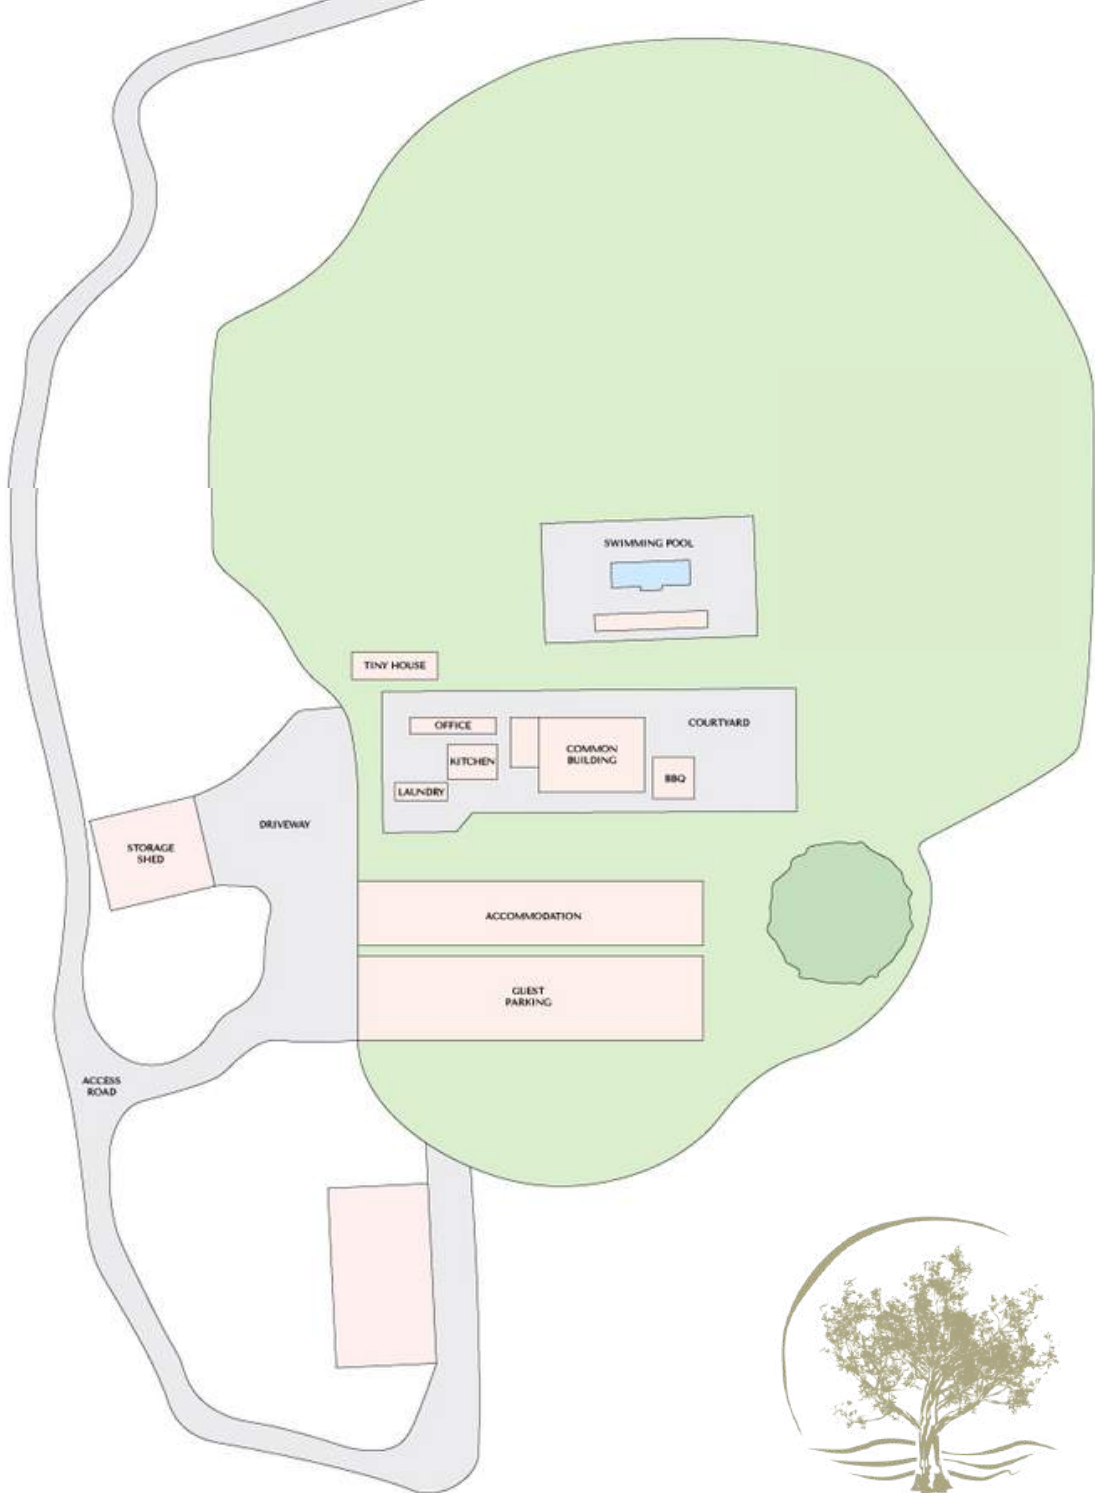

# Navigating around Mansfield Estate

# Eco retreat Cabins for guests

**MANSFIELD**  
ESTATE

Cabin 1 Ocean View Queen Sleeps 2  
 Cabin 2 Ocean View Queen Sleeps 2  
 Cabin 3 Ocean View Queen Sleeps 2  
 \*ACCESSIBLE Queen Sleeps 2

Cabin 4 Ocean View Double Sleeps 2  
 Cabin 5 Ocean View Double Sleeps 2  
 Cabin 6 Ocean View Double Sleeps 2  
 Cabin 7 Ocean View Double Sleeps 2

\* Porta cots and fold out beds can be added to the Accessible Queen for small children or extra adults  
 The Tiny House can be hired at \$275 per night. Sleeps up to 3 people.

# Eco Retreat

**MANSFIELD**  
ESTATE