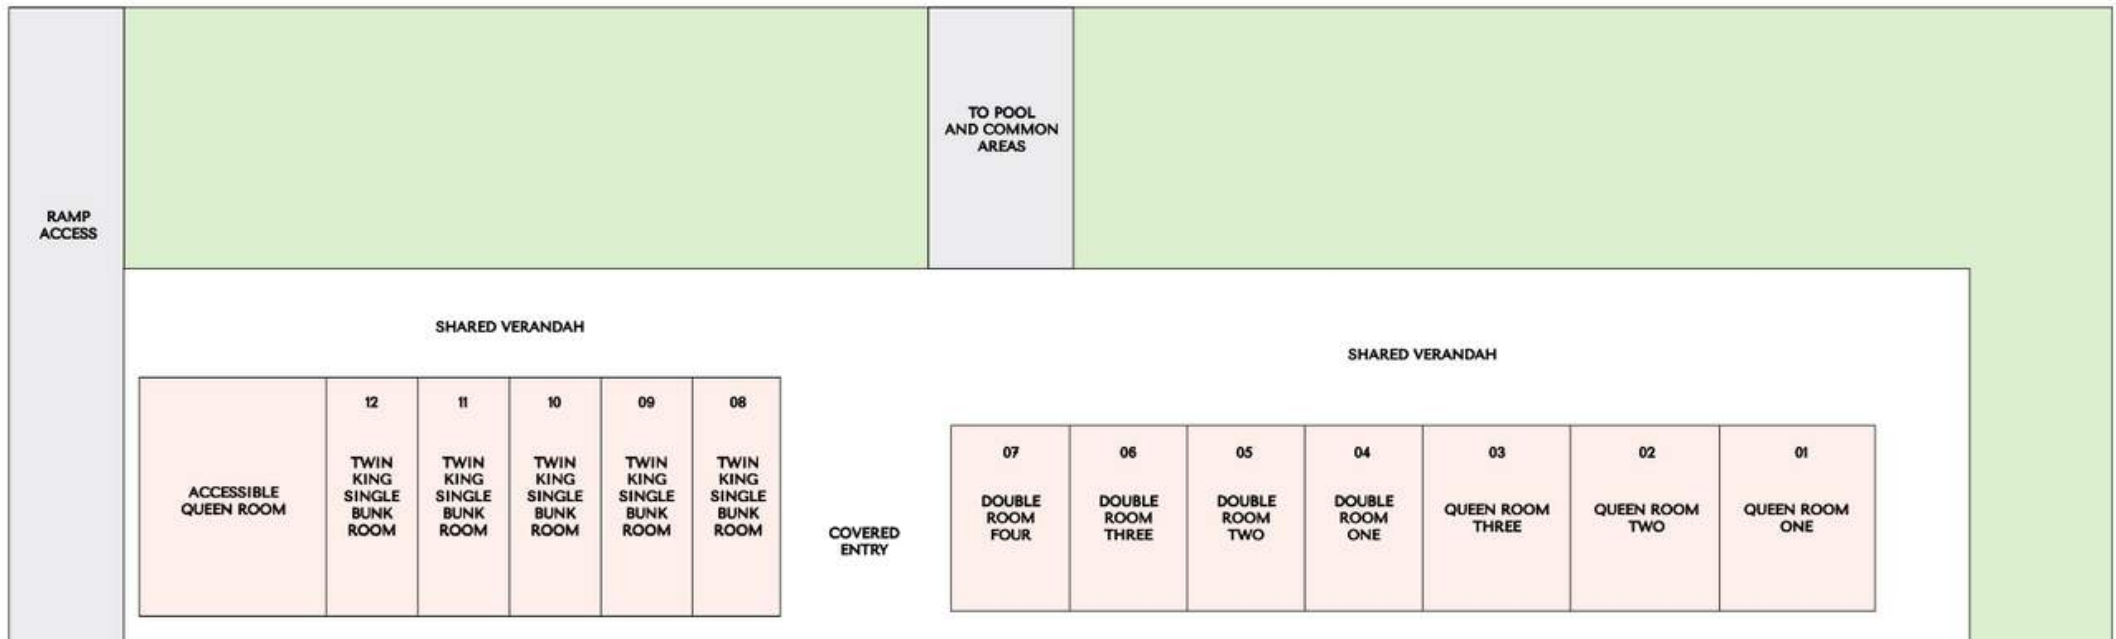

# Eco retreat Cabins for guests

**MANSFIELD**  
ESTATE

Cabin 1 Ocean View Queen Sleeps 2  
 Cabin 2 Ocean View Queen Sleeps 2  
 Cabin 3 Ocean View Queen Sleeps 2  
 \*ACCESSIBLE Queen Sleeps 2

Cabin 4 Ocean View Double Sleeps 2  
 Cabin 5 Ocean View Double Sleeps 2  
 Cabin 6 Ocean View Double Sleeps 2  
 Cabin 7 Ocean View Double Sleeps 2

Cabin 8 Twin King Single Bunk Sleeps 4  
 Cabin 9 Twin King Single Bunk Sleeps 4  
 Cabin 10 Twin King Single Bunk Sleeps 4  
 Cabin 11 Twin King Single Sleeps Bunk 4  
 Cabin 12 Twin King Single Sleeps Bunk 4

\* Porta cots and fold out beds can be added to the Accessible Queen for small children or extra adults  
 The Tiny House can be hired at \$275 per night. Sleeps up to 3 people.